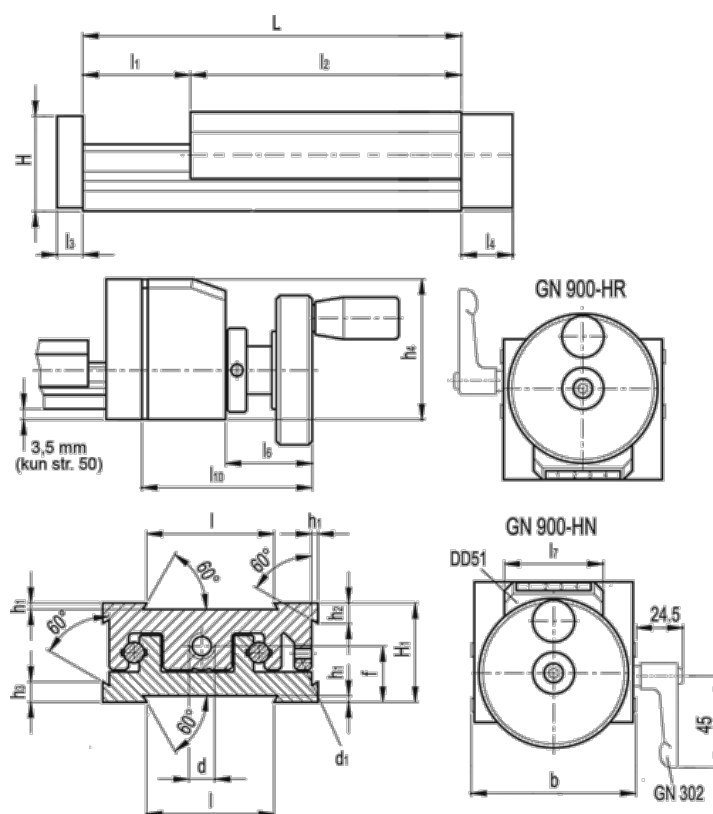

Data Sheet

Article number: 20781010

Description: Adjustable slide unit
GN 900-50-95-25-HR-2

Measures

b = 50	h3 = 7.0	l7 = 33
d = M6x1	h4 = 47	l10 = 57
d1 = M4	l = 30	
f = 13.0	L - l1 = 95-25	
H = 23.0	l2 = 70	
h1 = 1.5	l3 = 6	
H1 = 23	l4 = 12	
h2 = 4.5	l6 = 22	